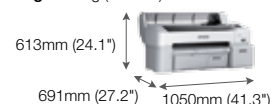

Supplied Accessories

Power cord 1.9m
Ethernet Cat-5e cable 1.8m
Starter Ink Set (110ml)
(Cyan, Magenta, Yellow, Photo Black, Matte Black)
User's Manual Set

Dimensions & Weight

SC-T3070

Weight: 53kg (116.8lb)

SC-T3070 (with optional stand)

Weight: 66kg (145.5lb)