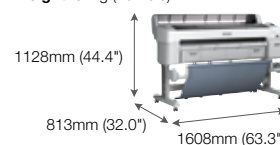

**Weight:** 53kg (116.8lb)

**SC-T3070 (with optional stand)**

**Weight:** 66kg (145.5lb)

**SC-T5070**

**Weight:** 80kg (176.4lb)

**SC-T7070**

**Weight:** 87kg (191.8lb)

**Ink Cartridge Compatibility**