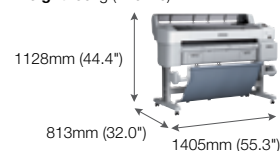

**Weight:** 53kg (116.8lb)

**SC-T3070 (with optional stand)**

**Weight:** 66kg (145.5lb)

**SC-T5070**

**Weight:** 80kg (176.4lb)

**SC-T7070**

**Weight:** 87kg (191.8lb)

**Ink Cartridge Compatibility**