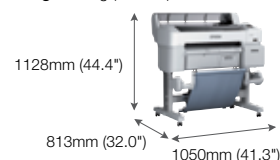

**Supplied Accessories**

Power cord 1.9m  
Ethernet Cat-5e cable 1.8m  
Starter Ink Set (110ml)  
(Cyan, Magenta, Yellow, Photo Black, Matte Black)  
User's Manual Set

**Dimensions & Weight**

**SC-T3070**

**Weight:** 53kg (116.8lb)

**SC-T3070 (with optional stand)**

**Weight:** 66kg (145.5lb)

**SC-T5070**

**Weight:** 80kg (176.4lb)

**SC-T7070**

**Weight:** 87kg (191.8lb)

**Ink Cartridge Compatibility**